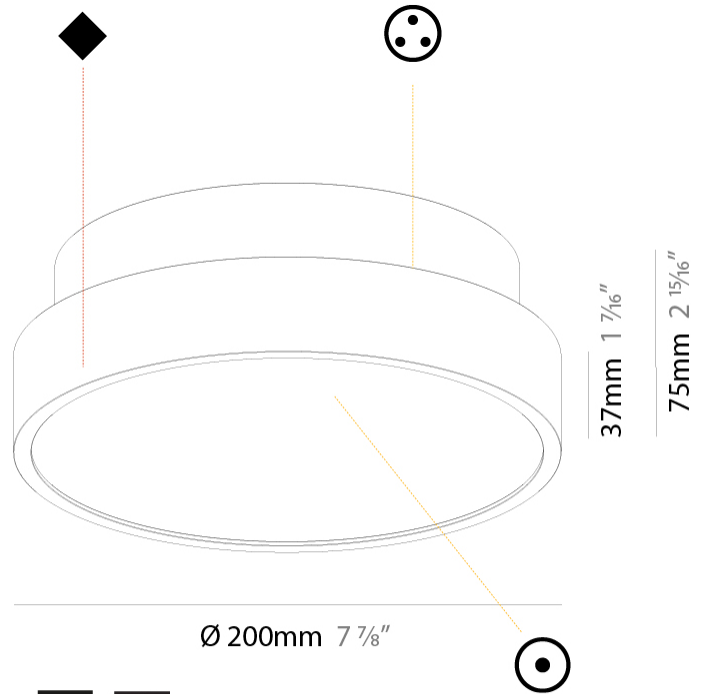

GENERAL

Series: Sign Diva
Subseries: Sign Diva
Brand: Prolicht
Division: Architectural
Mounting Type: Surface
Mounting Location: Ceiling
Subcategory: Ambient

PHYSICAL

Shape: Round
Diameter (mm): 200
Diameter (in): 7 7/8
Height (mm): 75
Height (in): 2 15/16
Light Distribution: Direct / Indirect
Weight (kg): 1.12
Weight (lbs): 2.469
Diffuser: Direct - PMMA - Opal/Micro-Prism/Sparkling Secret/Vintage Industrial with Shine Ring / Indirect - White/Yellow/Orange/Red/Blue/Green
Fixture Finish: SSR / BKV / CWI / CRY / HAB / LAG / UFT / ITA / RUA / RUR / MIC / FTG / MYG / TWT / LOD / PUS / FRO / FUP / KIA / POP / BLS / SPG / MEY / GOH / GUM / CHC / COM / ABZ / JAG / OBR / MOS / ROR
Fixture Material: Extruded Aluminum / Steel

ELECTRICAL

Lamp Type: LED (Zhaga Standard)
Input Wattage (W): 12.1
Total Output Wattage (W): 11
Dimming: Tri-Mode (Non-Dimming and Phase Dimming (120Vac only) and 0-10V Dimming)
Driver Included: Yes
Driver Location: Integrated
Driver Type: Constant Current - Universal
Driver Class: Class 2
Input Voltage (V): 120 - 277
Constant Current (MA): 350

LED

Color Temperature (*K): 3000 / 3500 / 4000
Max. Delivered Lumen (lm): 1100 / 1117 / 1140
CRI: >90 CRI
Lamp Life (hrs): 50000

OPTICAL

RATINGS AND CERTIFICATIONS

Certified By: Certified for North American Standards
IP rating: IP20